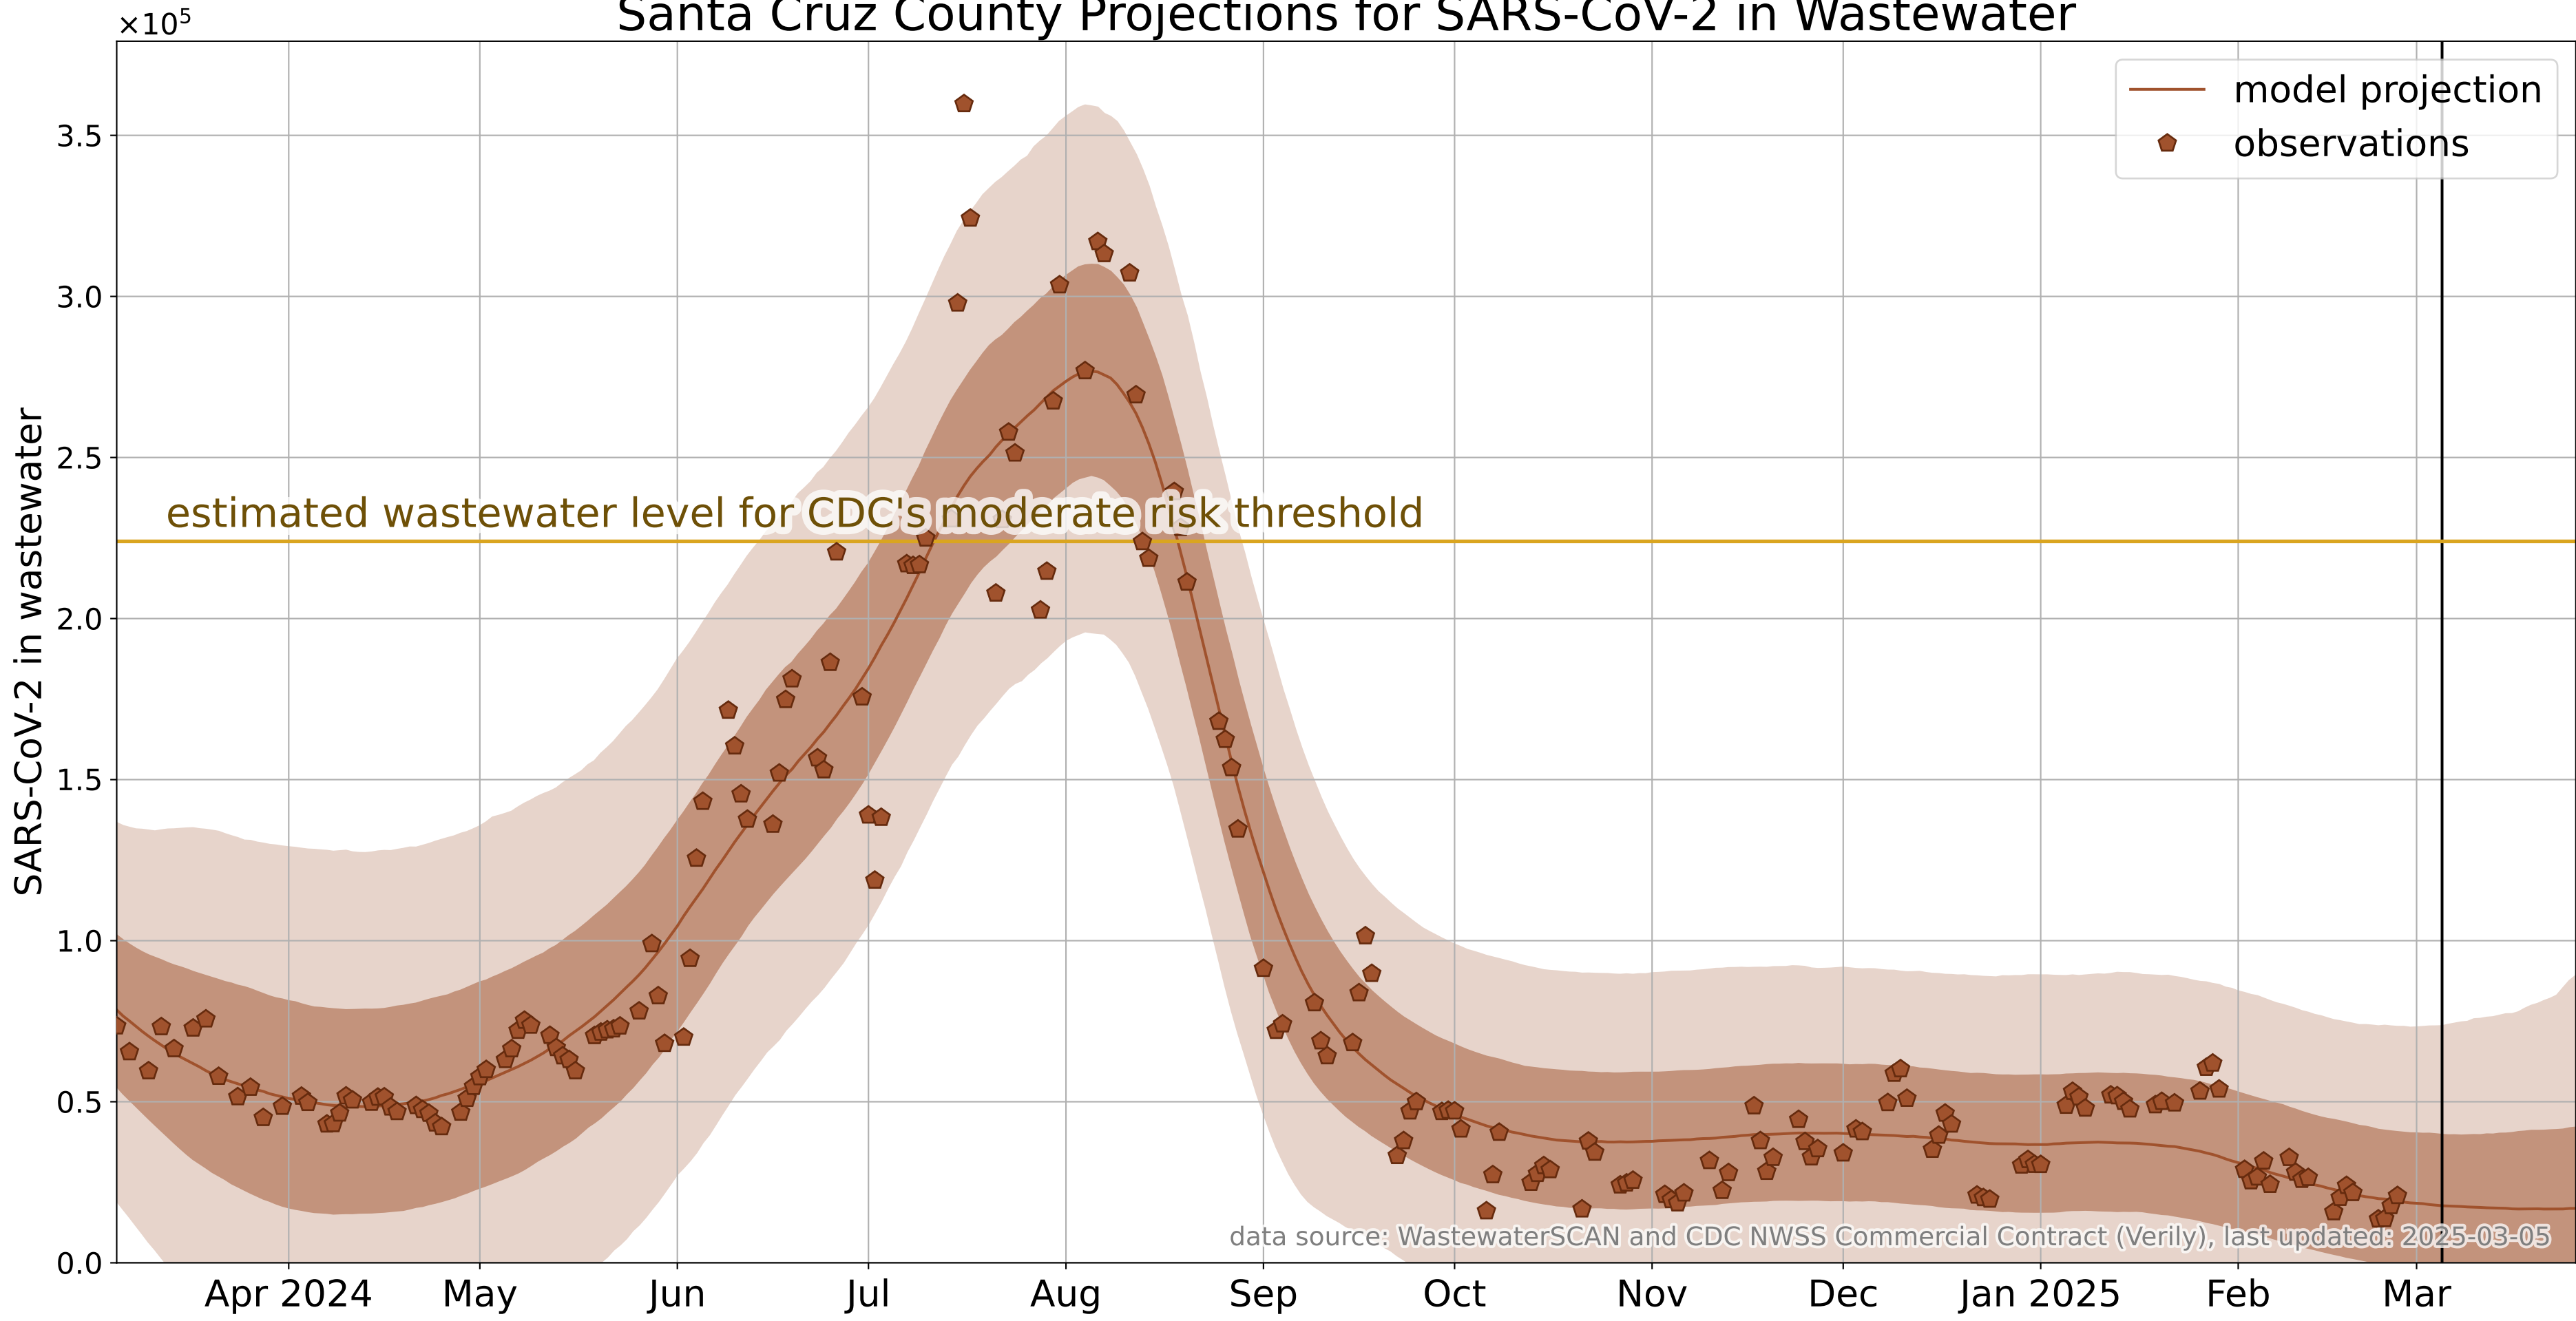

Santa Cruz County Projections for SARS-CoV-2 in Wastewater

data source: WastewaterSCAN and CDC NWSS Commercial Contract (Verily), last updated: 2025-03-05